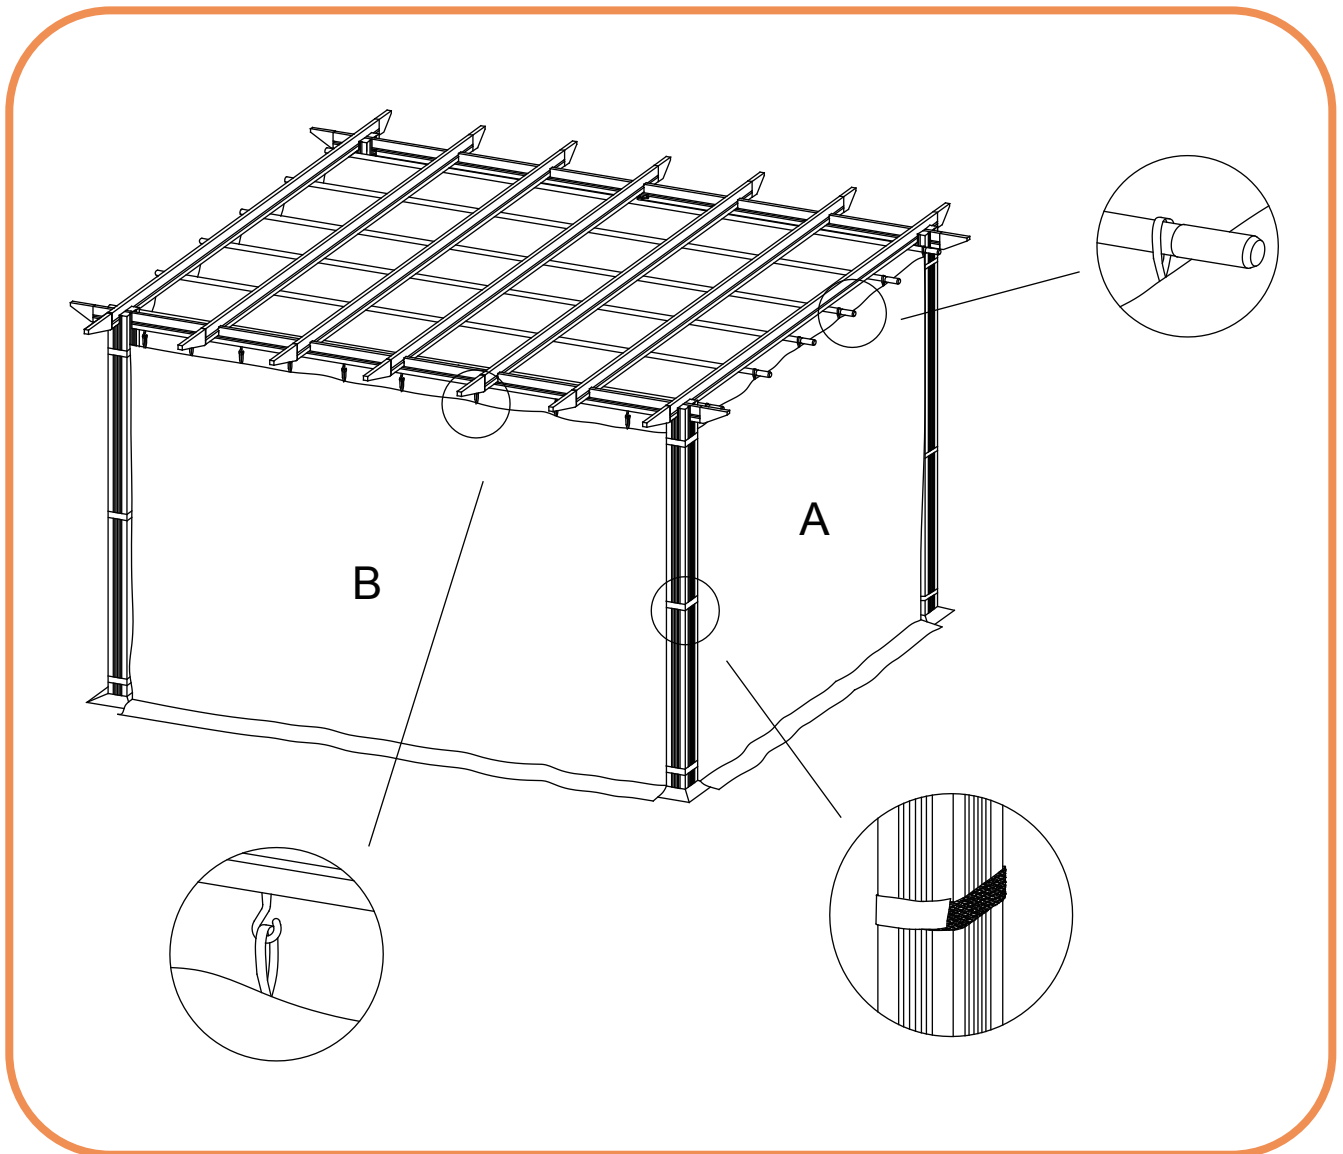

PLEASE KEEP ME WITH YOUR PROOF OF PURCHASE FOR FUTURE REFERENCE

Parts List	Parts Picture	Description	Qty	Part No
A		Side curtain	1	68544691A
B		Front curtain	1	68544691B
C		Curtain hook	9	1600002

For replacement or lost spare parts please go to <http://faq.hartmanuk.co.uk/spares/>

Should you have any queries about your furniture your first point of contact should be the retailer from whom you purchased your product