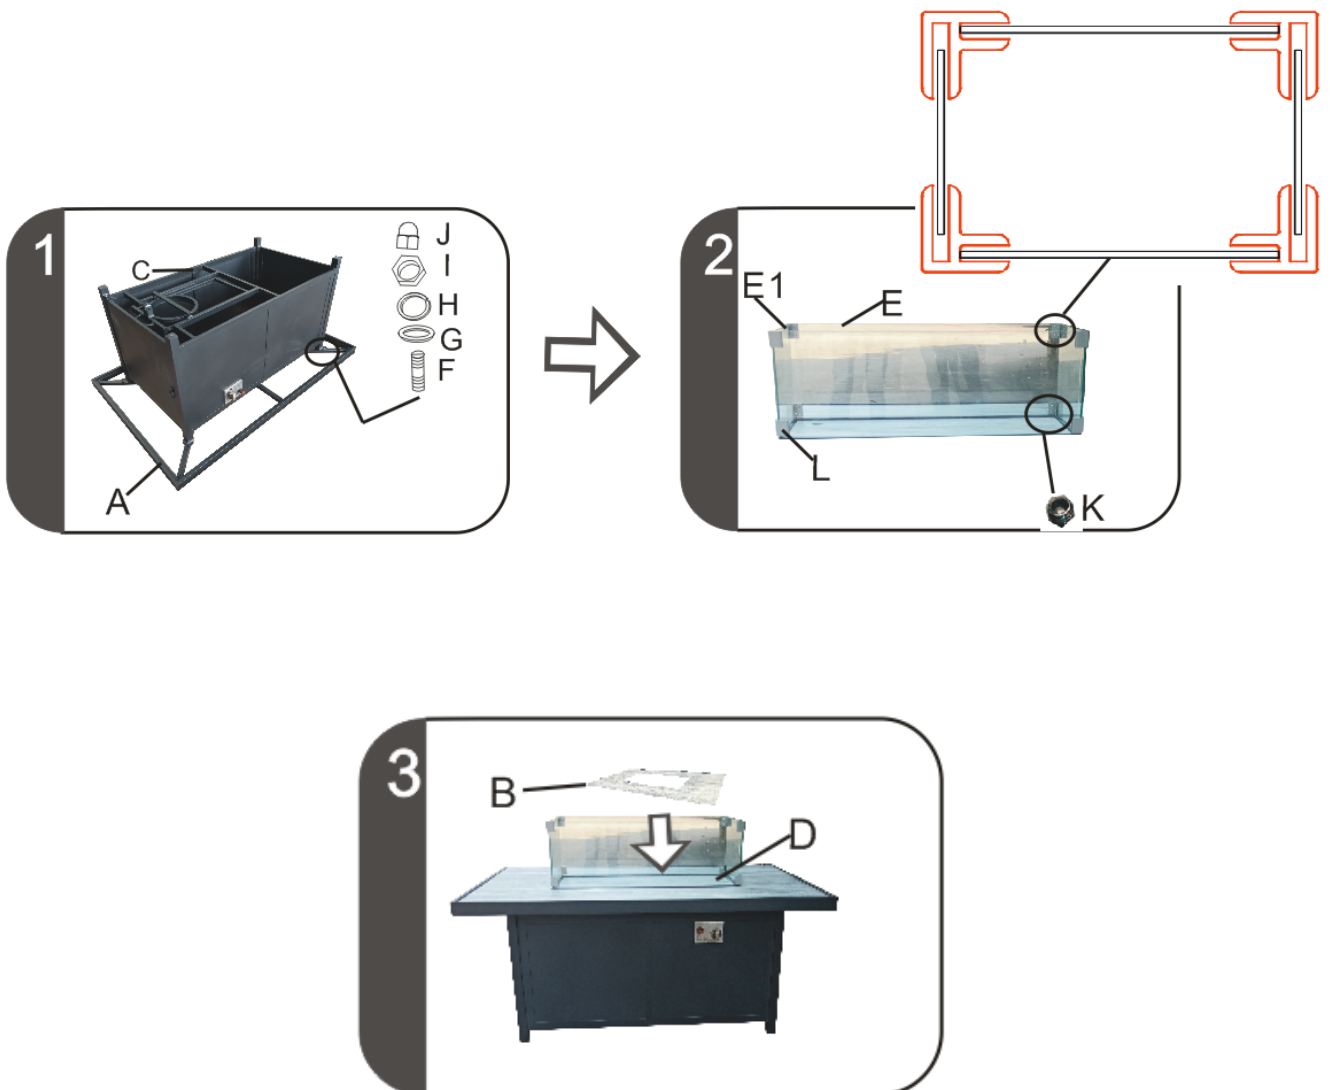

ASSEMBLY STEPS:

1. Separate the box contents, put the table top onto a soft clean surface and set glass aside for safety
2. Loosely attach the base (C) to the table top (A) with bolts (F), flat washers (G), lock washers (H), nuts (I), gradually tighten all fixings and finally cover with nut caps (J).
3. Fire guard: Fix long glass (E) and short glass (E1) onto the glass clips (L), and gently tighten with bolts (K). Note: when installing the glass clips, the direction of the clip on the same piece of glass must be in reverse (As shown in the figure).
4. Turn the table onto its legs and put centre tray (D) and glass top (B) on the table top. Use the feet cap (M) to level the table as require

PLEASE KEEP ME WITH YOUR PROOF OF PURCHASE FOR FUTURE REFERENCE.

ASSEMBLY INSTRUCTIONS

Apollo Rectangular Gas Fire Pit Table

(63407006)

Aurora Rectangular Gas Fire Pit Table

(63710007/63711007)

For replacement or lost spare parts please go to <http://faq.hartmanuk.co.uk/spares/>
Should you have any queries about your furniture your first point of contact should be the retailer from whom you purchased your product.